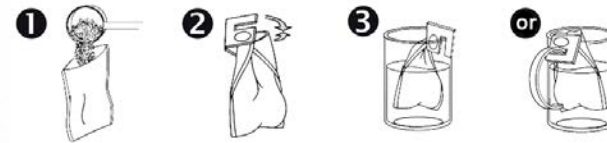

TRUE FLAVOR FILTERS

■ FILTER
■ MADE IN
■ GERMANY

finum.com

Ask for our FSC®-certified products.

NATURAL FIBER FILTERS

STANDARDFILTER M WITH HOLDER

MODELL	M	Top Holder	Clip	Click
ITEM NO.	60/420.21.04 60/420.21.12 (in tray)	61/425.30.00	61/425.50.10	61/426.40.00
MEASUREMENTS	Length: 130 mm Width: 100 mm	Length: 185 mm Length of handle: 100 mm	Length: 4.5 cm Width: 4.3 cm	Length: 138 mm Width of holder: 48 mm
FEATURES	Chlorine-free bleached Ideal for cup portions, as well as small pitchers With expanding base Also usable with holder Pleated bottom Biodegradable	Made from robust and food safe POM plastic Particularly suitable for cups, mugs etc. with an opening of approx. 6 to 9 cm Tiny hooks to hold the filter Wide opening for easy filling	Made from food-safe PP-plastic For placing at any pot, mug or cup and glass Easy-to-use holder Works with any filter size	Made of stainless steel 13.8 cm long flexible chain with a hook that attaches to almost every teapot
PACKAGING	100 filter / boxes; 24 boxes / master carton; 1.920 boxes / pallet; 3 languages (EN, DE, FR)	75 holders bulk packed / master carton; 4.125 holders (55 cartons) / Palette	4 clips / boxes; 40 boxes / carton; 7.200 boxes / pallet; 3 languages (EN, DE, FR)	1 tea click / sachet; 150 sachtes / carton; 900 sachets / pallet; 3 languages (EN, DE, FR)

STANDARD FILTER M WITH HOLDER

MODELL

APPLICATION

Top Holder

Clip

1. Open the Clip and place the filter into the clip.
2. Close the clip by pressing it on both sides.
3. Put the filter into the mug or cup and hang the clip on the rim.
4. After the tea has been brewed long enough, simply remove the Clip and dispose the filter.

Click

1. Using both thumbs push the clip outwards until it opens.
2. Place the Teabag opening into the clip and press clip to close.
3. Place the filter into the teapot, hanging the clip on the rim of the pot. After the tea has been brewed, simply remove the clip and dispose the tea bag.