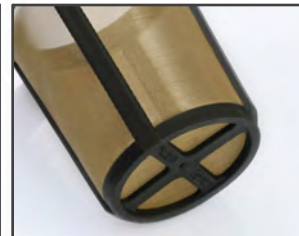

... do yourself a flavor!

finum.com

PERMANENT FILTERS

UNIVERSAL FILTER

The unique adapter funnel of this **finum®** permanent filter offers ample room for tea leaves to unfold and to release their full flavor and fits to almost any mug or tea pot. The filter is made of stainless steel mesh in a heat-tolerant frame from BPA-free material. It is durable and dishwasher-safe. The hat of the filter helps to prevent heat loss and doubles as drip-off tray.

GOLDTON BREWING

■ FILTER
■ MADE IN
■ GERMANY

finum.com

PERMANENT FILTERS

UNIVERSAL FILTER

ITEM NO. 63/421.70.00

MEASUREMENTS Permanent filter H 4.2 inch, Lid D 3.9 inch

Fits to almost any size of mug or pot
Tasteless stainless steel mesh
For tea, coffee, spices and herbs
Lid serves as drip-off tray
Heat resistant plastic frame
Easy to clean and dishwasher-safe

FEATURES

black (0)

COLORS

PACKAGING 1 filter + 1 lid / box; 18 boxes / master carton;
810 boxes / pallet; 4 languages (EN, DE, FR, ES)

Microfine stainless steel mesh,
hot annealed, **WITHOUT** chemicals!

Clean filtration