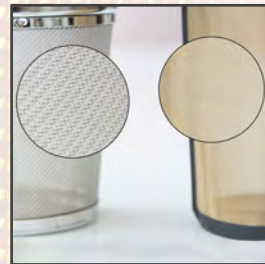

... do yourself a flavor!

finum.com

GLASS SYSTEMS

HORECA SYSTEM 250ml

Molded glass with permanent filter of long-lasting stainless steel mesh. The filter provides enough room for tea leaves to expand and develop their body. While gently steeping your tea, the hat prevents heat-loss and retains the aroma. When the brewing has finished the hat serves as a practical drip-off tray for the brewing basket.

The very robust glass is ideal for hotels, restaurants and catering.

EASY BREWING

■ FILTER
■ MADE IN
■ GERMANY

finum.com

GLASS SYSTEMS

HORECA SYSTEM 250ml

ITEM NO.	62/424.35.00
MEASUREMENTS	Permanent filter H 7.5 cm Glass H 10.3 cm; D 8,5 cm (upper edge)
FEATURES	Molded glass Easy to clean and dishwasher safe Filter made from tasteless PP plastic and micro-fine stainless steel mesh BPA free Hat prevents from heat-loss and serves as a handy drip-off tray for the brewing basket Ideal for hospitality Long lasting Aroma unaffected
PACKAGING	1 glass + 1 filter + 1 lid (set) / box; 12 boxes / carton; 384 boxes / pallet; 4 languages (EN, DE, FR, ES)

Ideal for hospitality.

finum.com

Microfine stainless steel mesh,
hot annealed, **WITHOUT** chemicals!

Ample room for tea leaves
to unfold.

Brew several times.

Insulated handle.

Lid as drip-off tray.

[Click here for the product video >>](#)