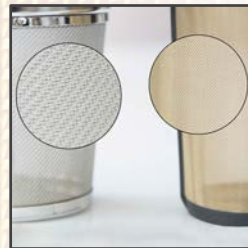

Hot Design: Equally equipped with our stylish tea hat it allows you to enjoy your tea individually. The hat serves as a drip off tray for the filter!

EASY BREWING

■ FILTER
■ MADE IN
■ GERMANY

SMART BREW SYSTEM

GLASS	180 ml	320 ml
ITEM NO.	62/424.74.00	62/424.84.00
MEASUREMENTS	Permanent filter H 7.3 cm	Permanent filter H 7.3 cm
	Glass H 10.0 cm; D 8.5 cm	Glass H 14.6 cm; D 9.5 cm
FEATURES	Heat resistant borosilicate glass for cool touch Double walled glass prevents heat loss at the glass surface and marks on the table Filter made from micro-fine stainless steel mesh Tea hat prevents heat-loss and doubles as a drip-off tray for the Permanent filter after brewing Tasteless, BPA-free material Easy to clean Dishwasher safe	Heat resistant borosilicate glass for cool touch Double walled glass prevents heat loss at the glass surface and marks on the table Filter made from micro-fine stainless steel mesh Tea hat prevents heat-loss and doubles as a drip-off tray for the Permanent filter after brewing Tasteless, BPA-free material Easy to clean Dishwasher safe
	PACKAGING	1 glass + 1 filter + 1 lid (set) / box; 12 boxes / carton; 720 boxes / pallet; 4 languages (EN, DE, FR, ES)